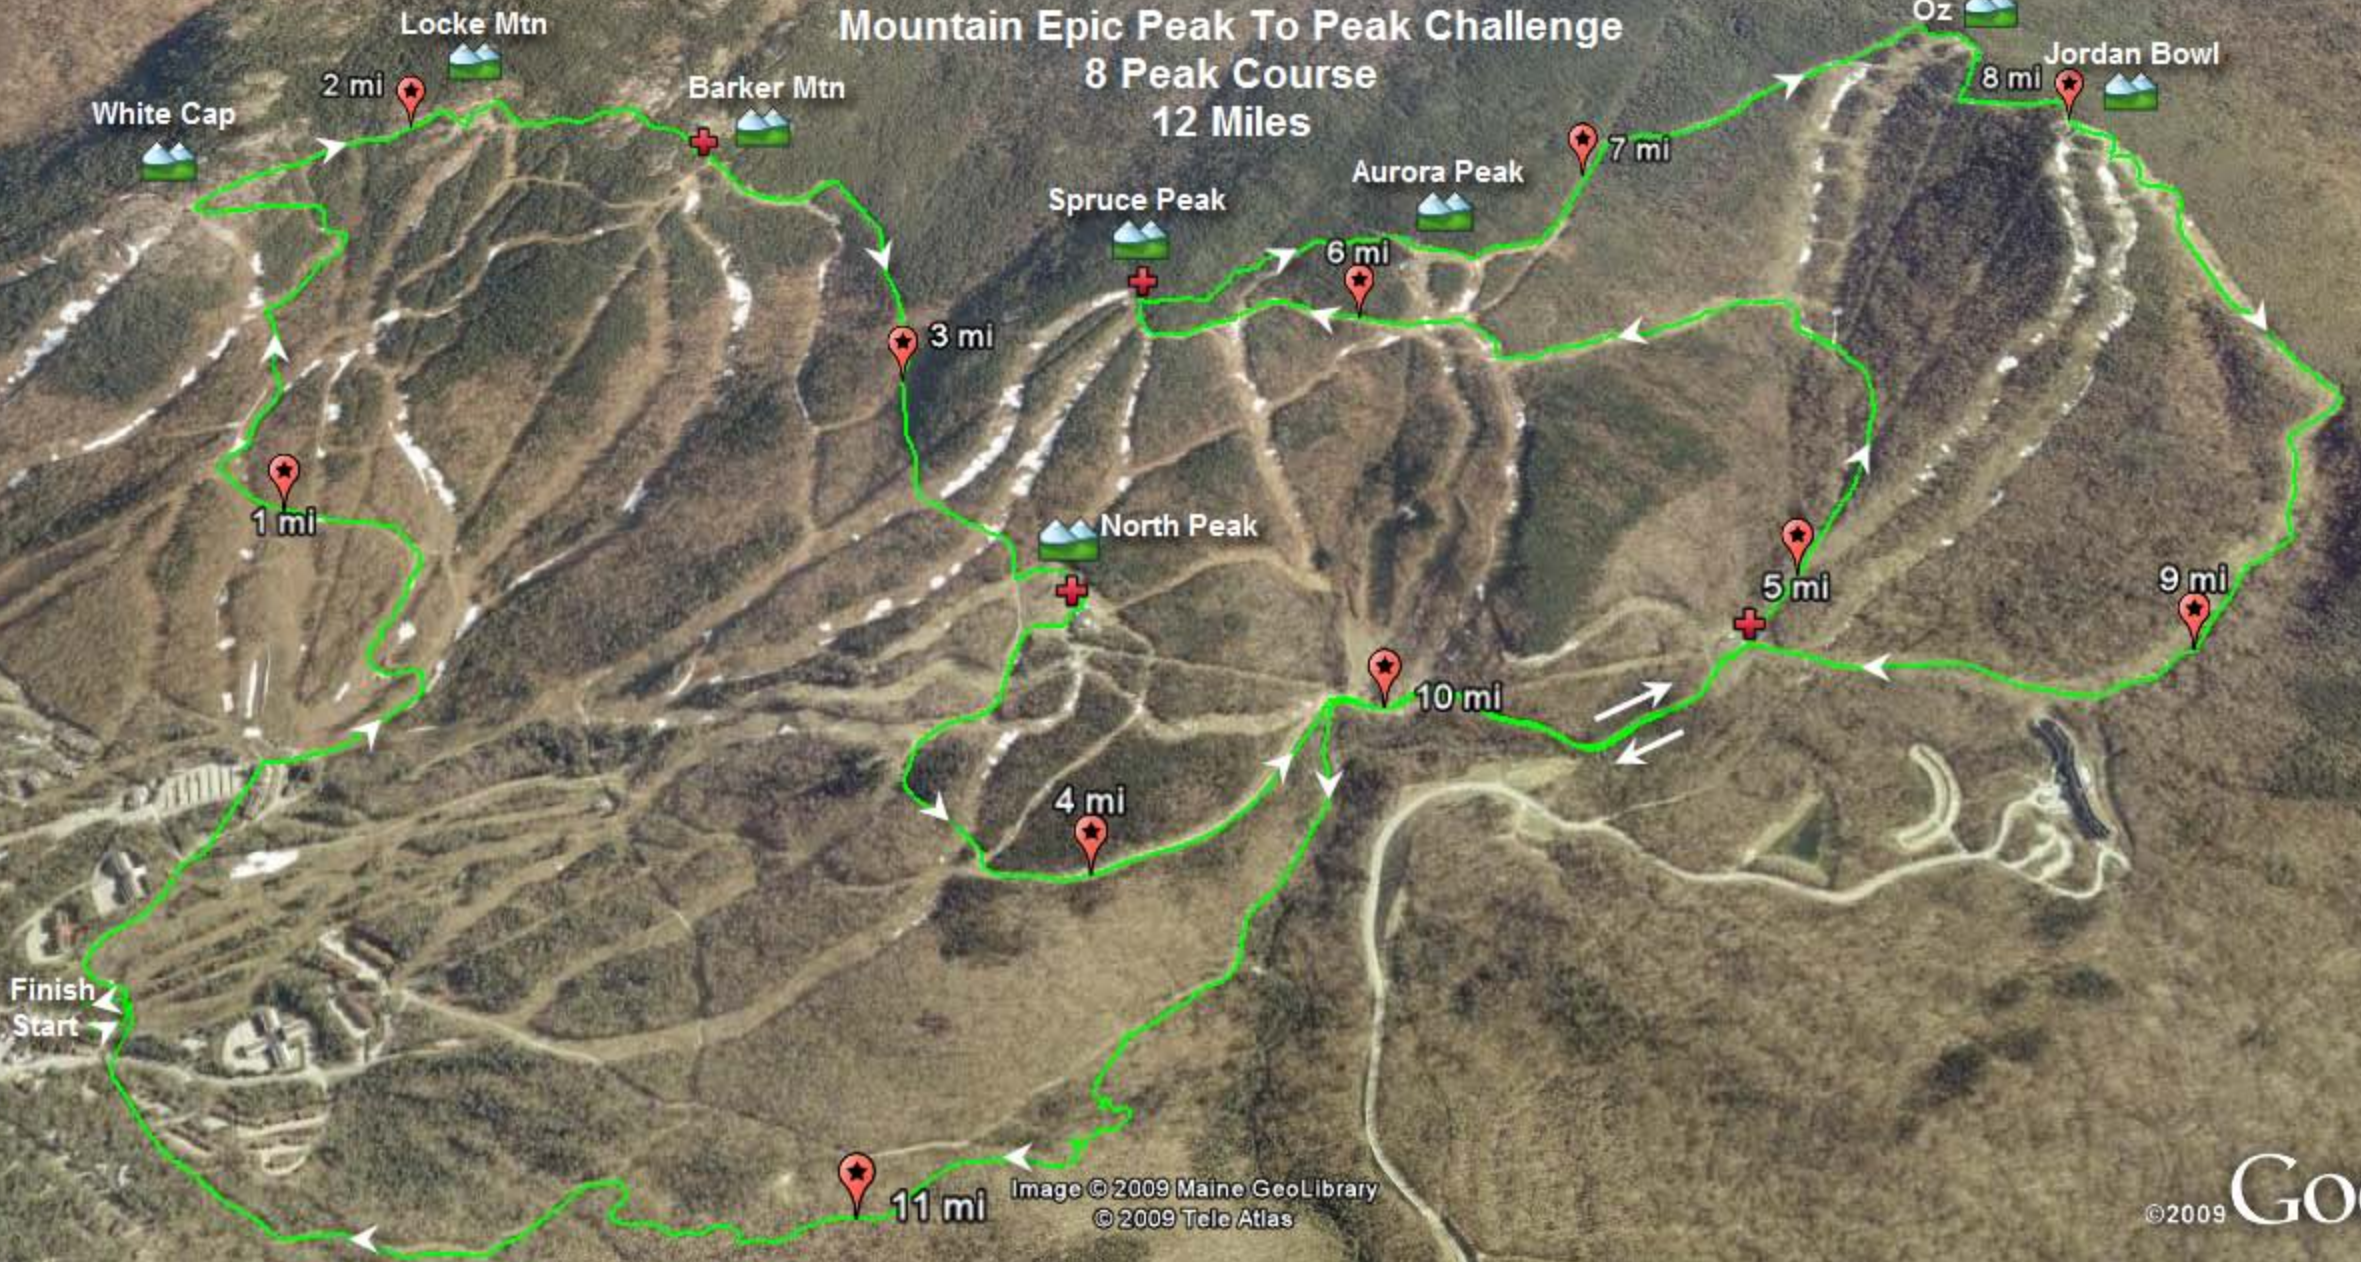

Mountain Epic Peak To Peak Challenge 8 Peak Course 12 Miles

Image © 2009 Maine GeoLibrary
© 2009 Tele Atlas

© 2009 Google